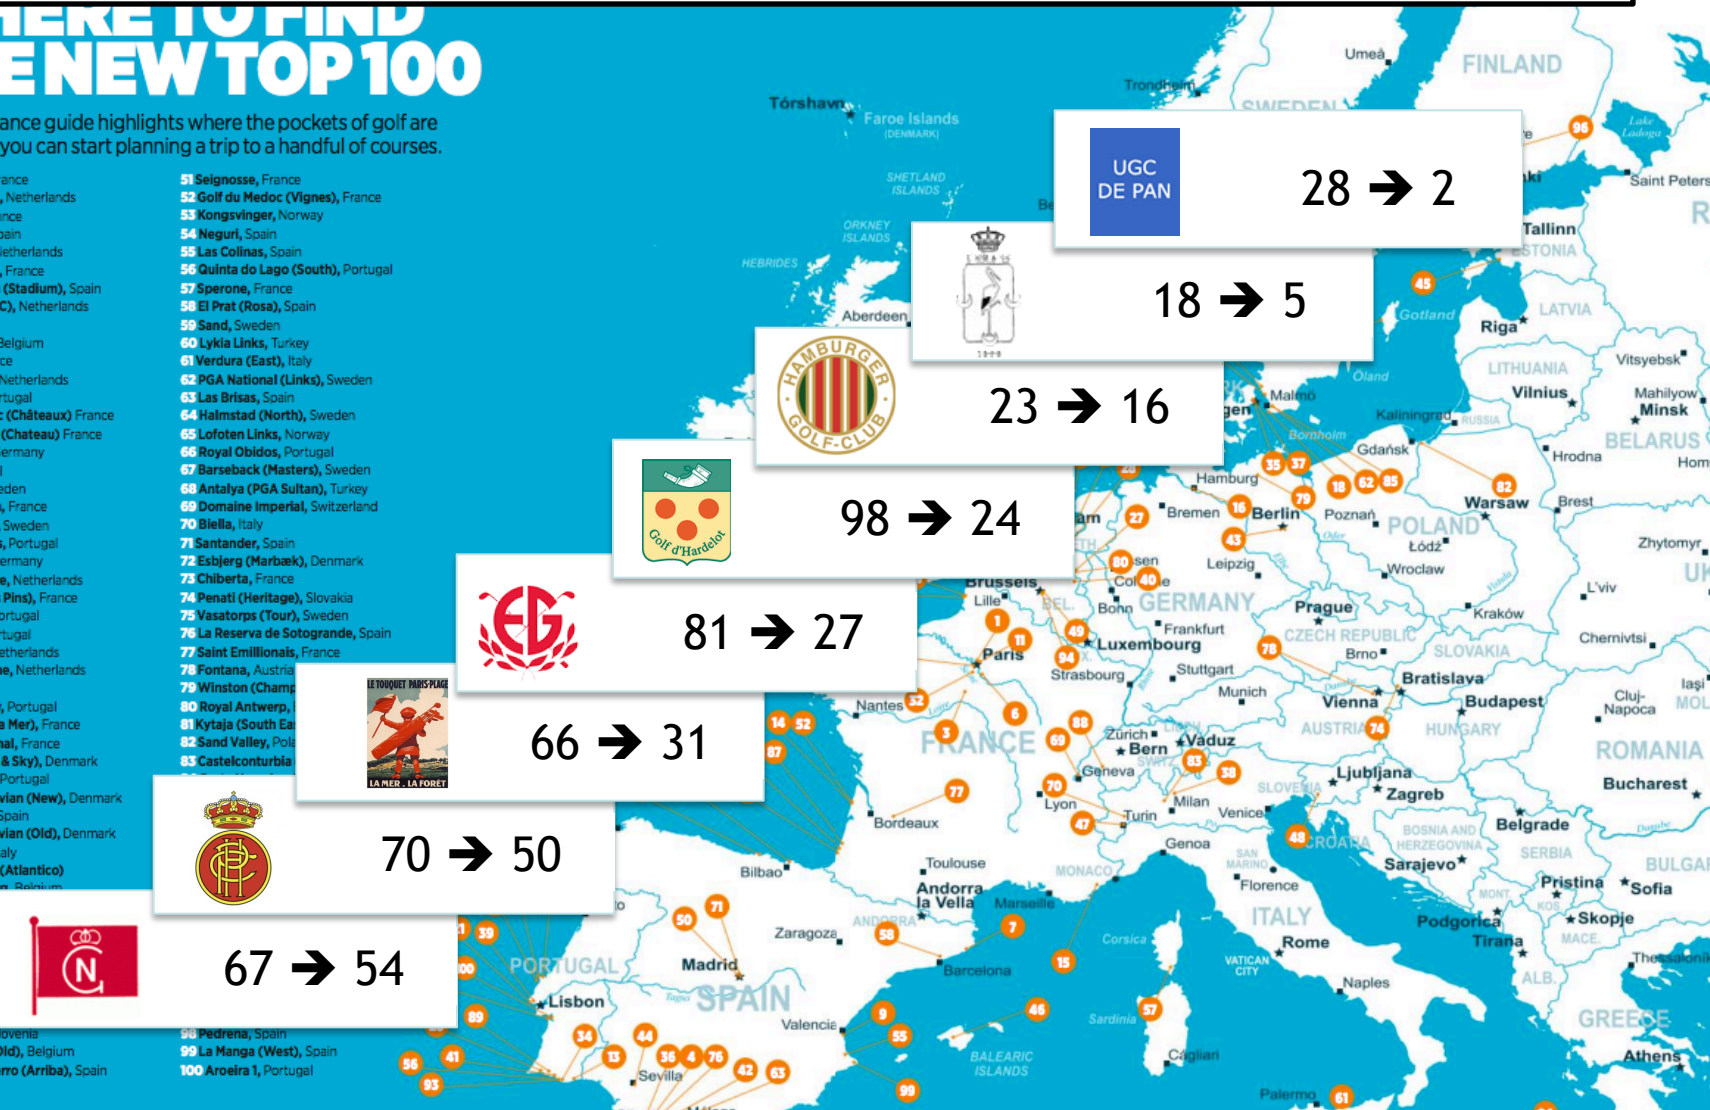

1. 1 Morfontaine, France
2. 2 Utrecht de Pan, Netherlands
3. 3 Les Bordes, France
4. 4 Valderrama, Spain
5. 5 Royal Hague, Netherlands
6. 6 Fontainebleau, France
7. 7 PGA Catalunya (Stadium), Spain
8. 8 Kennemer (B&C), Netherlands
9. 9 El Saler, Spain
10. 10 Royal Zoute, Belgium
11. 11 Chantilly, France
12. 12 Noordwijkse, Netherlands
13. 13 Monte Rei, Portugal
14. 14 Golf du Medoc (Châteaux) France
15. 15 Terre Blanche (Chateau) France
16. 16 Hamburger, Germany
17. 17 Troia, Portugal
18. 18 Falsterbo, Sweden
19. 19 Saint Germain, France
20. 20 Bro Hof Slott, Sweden
21. 21 Oitavos Dunes, Portugal
22. 22 Budersand, Germany
23. 23 Hilversumsche, Netherlands
24. 24 Hardelot (Les Pins), France
25. 25 West Cliffs, Portugal
26. 26 Palmares, Portugal
27. 27 Eindhoven, Netherlands
28. 28 Rosendaelsche, Netherlands
29. 29 Carya, Turkey
30. 30 Praia d'El Rey, Portugal
31. 31 Le Touquet (La Mer), France
32. 32 Le Golf National, France
33. 33 Lubker (Sand & Sky), Denmark
34. 34 San Lorenzo, Portugal
35. 35 The Scandinavian (New), Denmark
36. 36 Sotogrande, Spain
37. 37 The Scandinavian (Old), Denmark
38. 38 Villa d'Este, Italy
39. 39 Penha Longa (Atlantico)
40. 40 Royal Limburg, Belgium
41. 41 Vilamoura (O)
42. 42 Finca Cortes
43. 43 Sporting Club
44. 44 Sevilla, Spain
45. 45 Parnu Bay, Estonia
46. 46 Son Gual, Spain
47. 47 Royal Park (C)
48. 48 Royal Bled, Slovenia
49. 49 Ravenstein (Old), Belgium
50. 50 Puerto de Hierro (Arriba), Spain
51. 51 Seignosse, France
52. 52 Golf du Medoc (Vignes), France
53. 53 Kongsvinger, Norway
54. 54 Neguri, Spain
55. 55 Las Colinas, Spain
56. 56 Quinta do Lago (South), Portugal
57. 57 Sperone, France
58. 58 El Prat (Rosa), Spain
59. 59 Sand, Sweden
60. 60 Lykia Links, Turkey
61. 61 Verdura (East), Italy
62. 62 PGA National (Links), Sweden
63. 63 Las Brisas, Spain
64. 64 Halmstad (North), Sweden
65. 65 Lofoten Links, Norway
66. 66 Royal Obidos, Portugal
67. 67 Barseback (Masters), Sweden
68. 68 Antalya (PGA Sultan), Turkey
69. 69 Domaine Imperial, Switzerland
70. 70 Biella, Italy
71. 71 Santander, Spain
72. 72 Esbjerg (Marbæk), Denmark
73. 73 Chiberta, France
74. 74 Penati (Heritage), Slovakia
75. 75 Vasatorps (Tour), Sweden
76. 76 La Reserva de Sotogrande, Spain
77. 77 Saint Emilionals, France
78. 78 Fontana, Austria
79. 79 Winston (Champ)
80. 80 Royal Antwerp,
81. 81 Kyjalya (South East)
82. 82 Sand Valley, Poland
83. 83 Castelconturbia
84. 84 Pedrena, Spain
85. 85 La Manga (West), Spain
86. 86 Aroeira 1, Portugal

Quelle: Golf World, Top 100 Continental Europe, September 2013 und September 2017